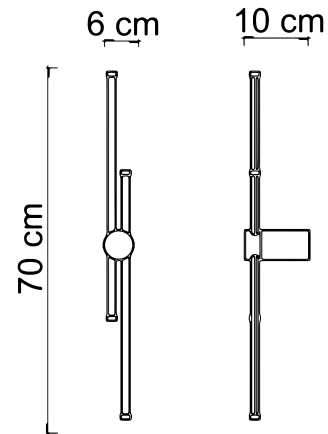

ELIA/A2D

wall lamp

The Elia Collection embodies the concept of illuminated minimalism, with lamps characterized by an extruded aluminum profile that offers extraordinary simplicity. These lamps not only provide light but also decorate the spaces they inhabit. With their essential and clean design, the Elia Collection represents a perfect blend of functionality and aesthetics, offering sophisticated lighting that harmoniously integrates into the decor.

7180D	ELIA/A2D O
7197D	ELIA/A2D N
Power	18W Led Integrated
Input	220/240 V- 50/60Hz
Kelvin	Sikrea Dynamic Dimmer
Dimmable	Yes
Real Lumen	Dimmable Max 1230
CRI	85
IP	20

Article compatible with Sikrea Dynamic Dimmer + (cod. 4868)

PACKAGING DATA :

Packages	1
Net Weight	0,6kg
Gross Weight	0,8kg
Volume	0,0205 m ³

Any interventions on the light source of this article must be carried out by qualified personnel or by the manufacturer himself.
Any operation carried out without prior consultation with Contemporanea srl will void the guarantee